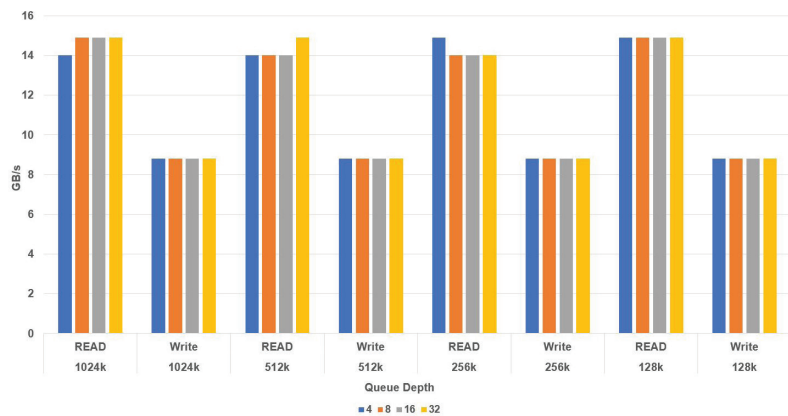

ATTO ExpressSAS® 12Gb GT SAS HBA

CHALLENGE

Strong demand from high-performance database, analytics, streaming video and other applications is driving the need for improved access time to stored data. Revolutionary new PCIe 4.0 server and workstation architectures are part of the solution. Additionally, solid-state storage devices are providing a boost to performance and reducing latencies in a cost-effective way. Nevertheless, IT professionals who need better, faster and more efficient storage options are looking for a cohesive solution. Upgrading to an ATTO Technology Inc. ExpressSAS® 12Gb SAS(HBA) is an ideal way to overcome this obstacle.

SOLUTION

ATTO ExpressSAS12Gb GT SAS/SATA HBAs double the performance over previous generations of HBAs and offer fresh new features that reduce downtime, improve efficiency and save money on the bottom line. They provide more flexibility for connecting to storage while greatly decreasing latency to drives, making it easier to manage the overall storage infrastructure and improve connection diagnostic capabilities, all at a lower total cost of ownership.

ATTO ExpressSAS 12F0 GT Adapter Performance
One JBOF, Two Expanders, 16 Drives